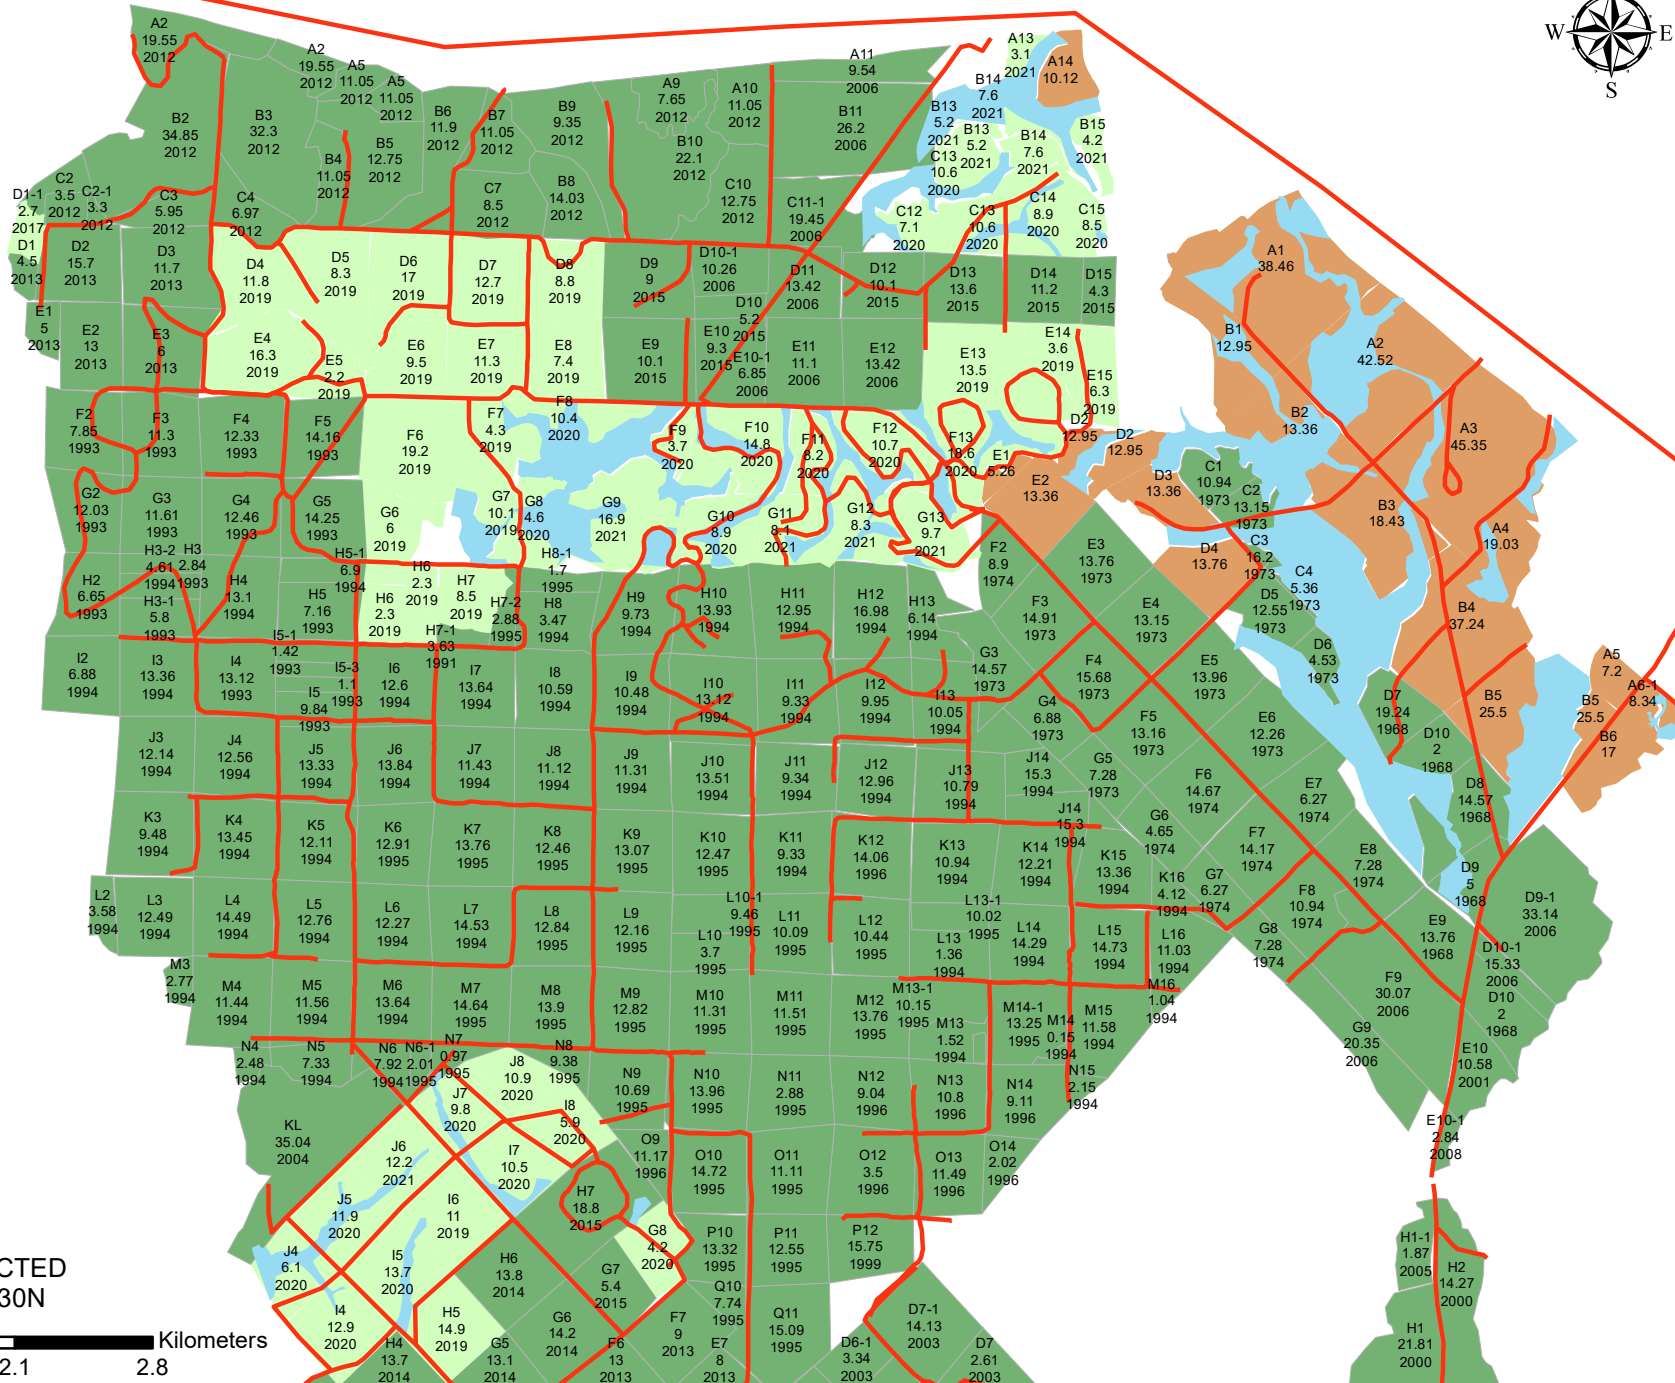

GHANA RUBBER ESTATES LTD_ESTATE DIVISION FIVE MAP

C8 14 2011
B7 16.4 2008

Legend

- PUBLIC ROADS
- PLANTATION ROUTES
- MARSHY

DIV_BLK

<all other values>

Desc statut

- Immature
- In preparation
- Mature in exploitation

COORDINATE SYSTEM_PROJECTED
DATUM_UTM_WGS 84_ZONE 30N